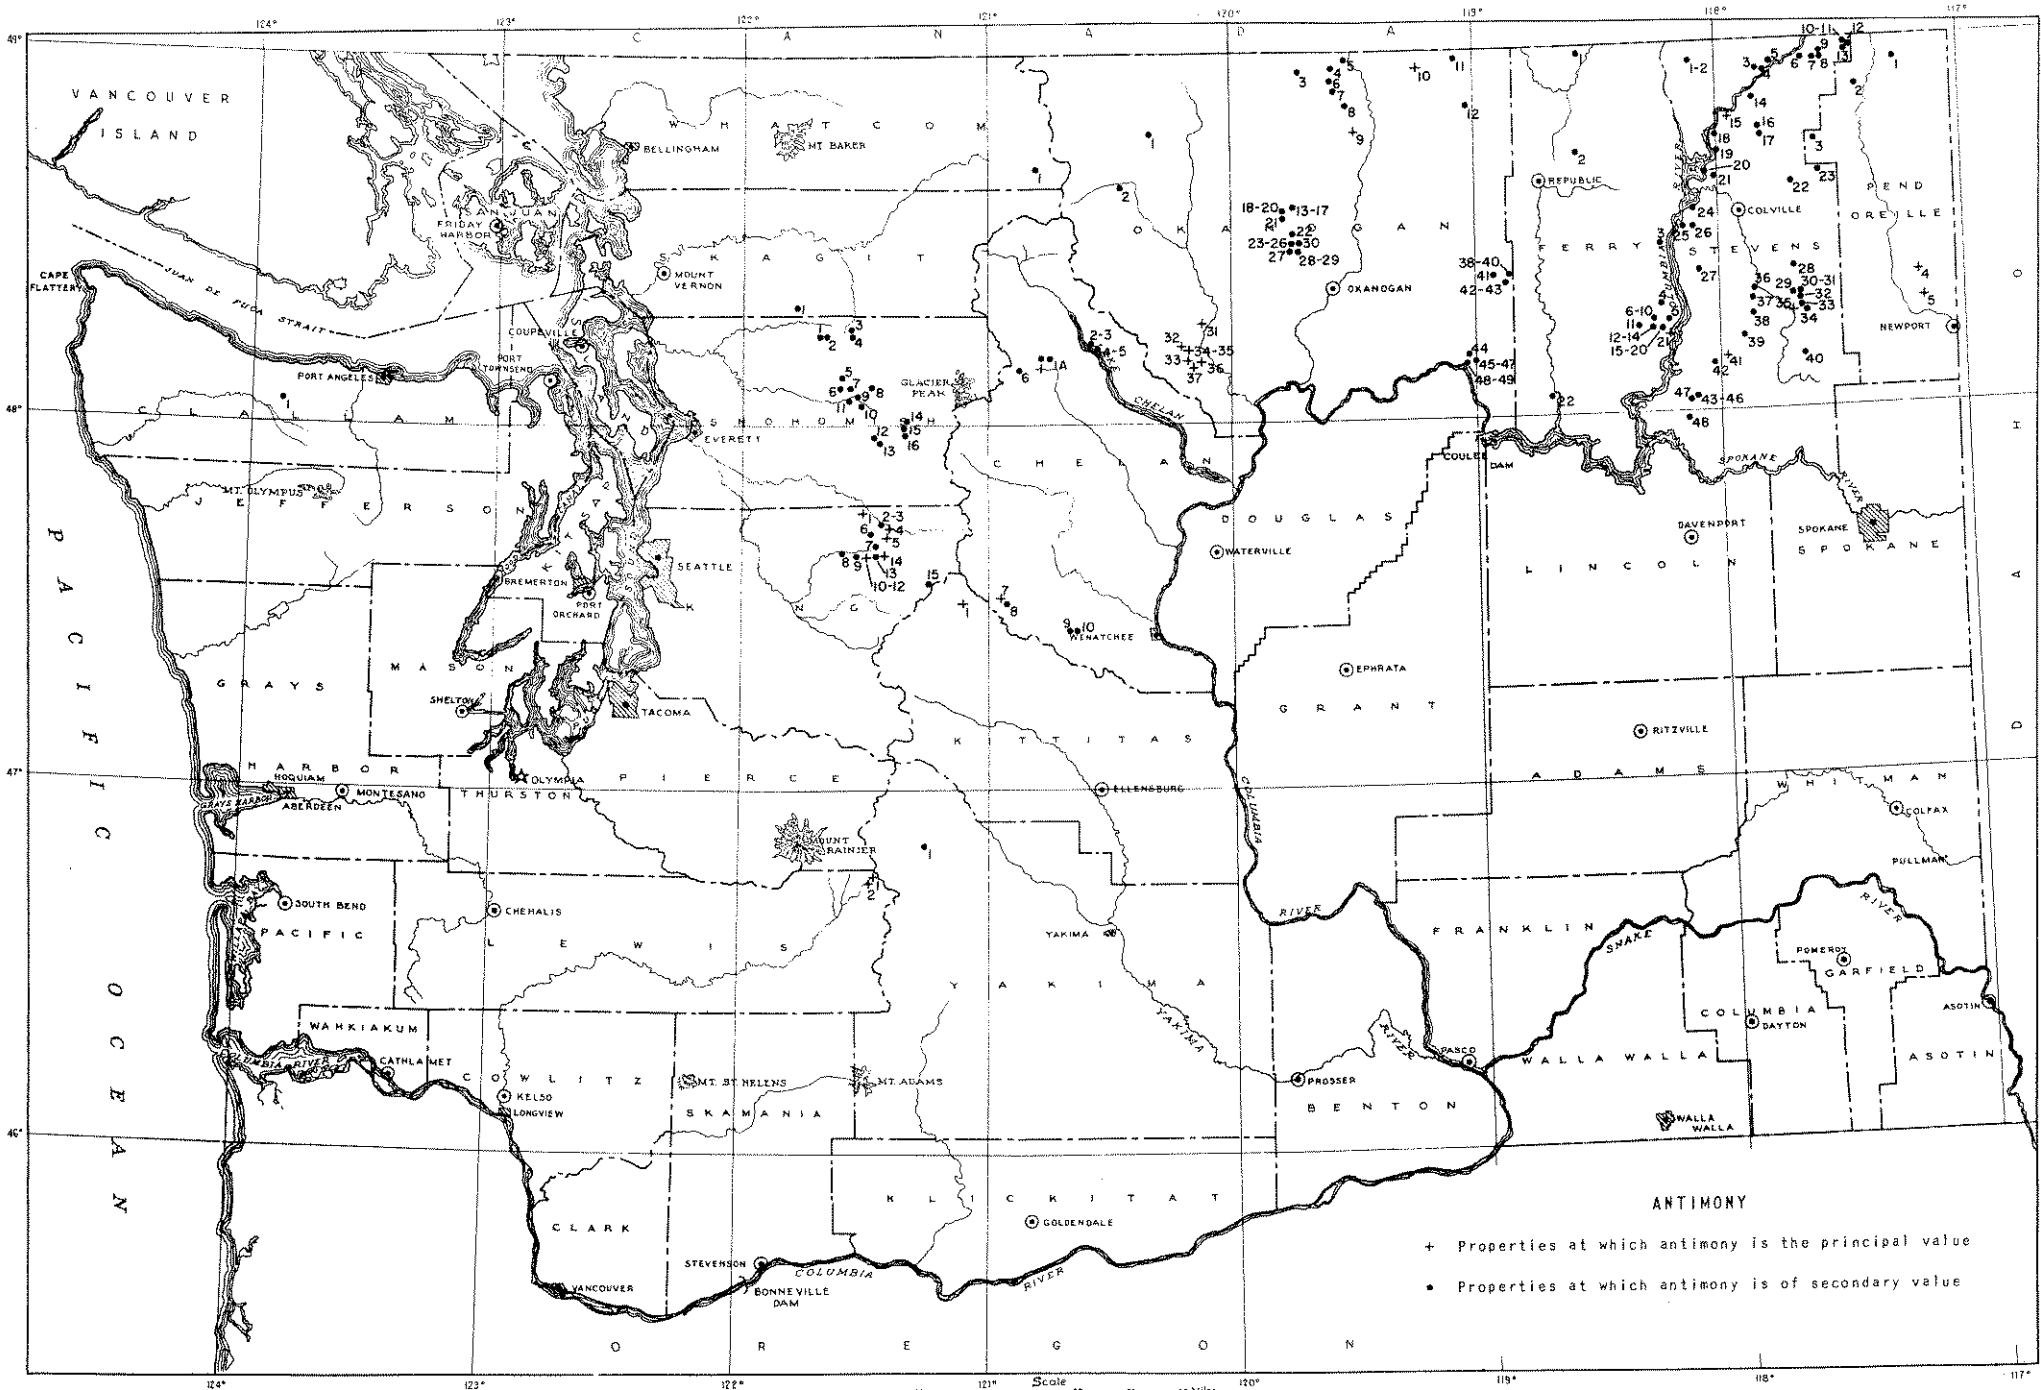

VANCOUVER ISLAND

CAPE FLATTER
JUAN DE FUCA STRAIT

PACIFIC OCEAN

FRIDAY HARBOR
MOUNT BAKER
BELLINGHAM
MOUNT VERNON
SKAGIT
COQUILLE
PORT TOWNSEND
PORT ANGELES
EVERETT
SEATTLE
PREMERTON
PORT ORCHARD
TACOMA
MOUNT RAINIER
YAKIMA
MOUNT ST. HELENS
MOUNT ADAMS
COLUMBIA DAM
BONNEVILLE DAM
VANCOUVER

OXANOGAN
WATERVILLE
WENATCHEE
ELLENSBURG
YAKIMA
PROSSER
GOLDENDALE

REPUBLIC
COLVILLE
STEVENS
DAVENPORT
SPOKANE
RITZVILLE
ADAMS
WHITMAN
COLFAX
PULLMAN
GARFIELD
POMEROY
DAYTON
ASOTIN
WALLA WALLA
WALLA

18-20, 21, 22, 23-26, 27, 28-29, 31, 32, 33, 34, 35, 36, 37, 38-40, 41, 42-43, 44, 45-47, 48-49, 6-10, 11, 12-14, 15-20, 24, 25, 26, 27, 28, 29, 30, 31, 32, 33, 34, 35, 36, 37, 38, 39, 40, 41, 42, 43, 44, 45, 46, 47, 48, 49